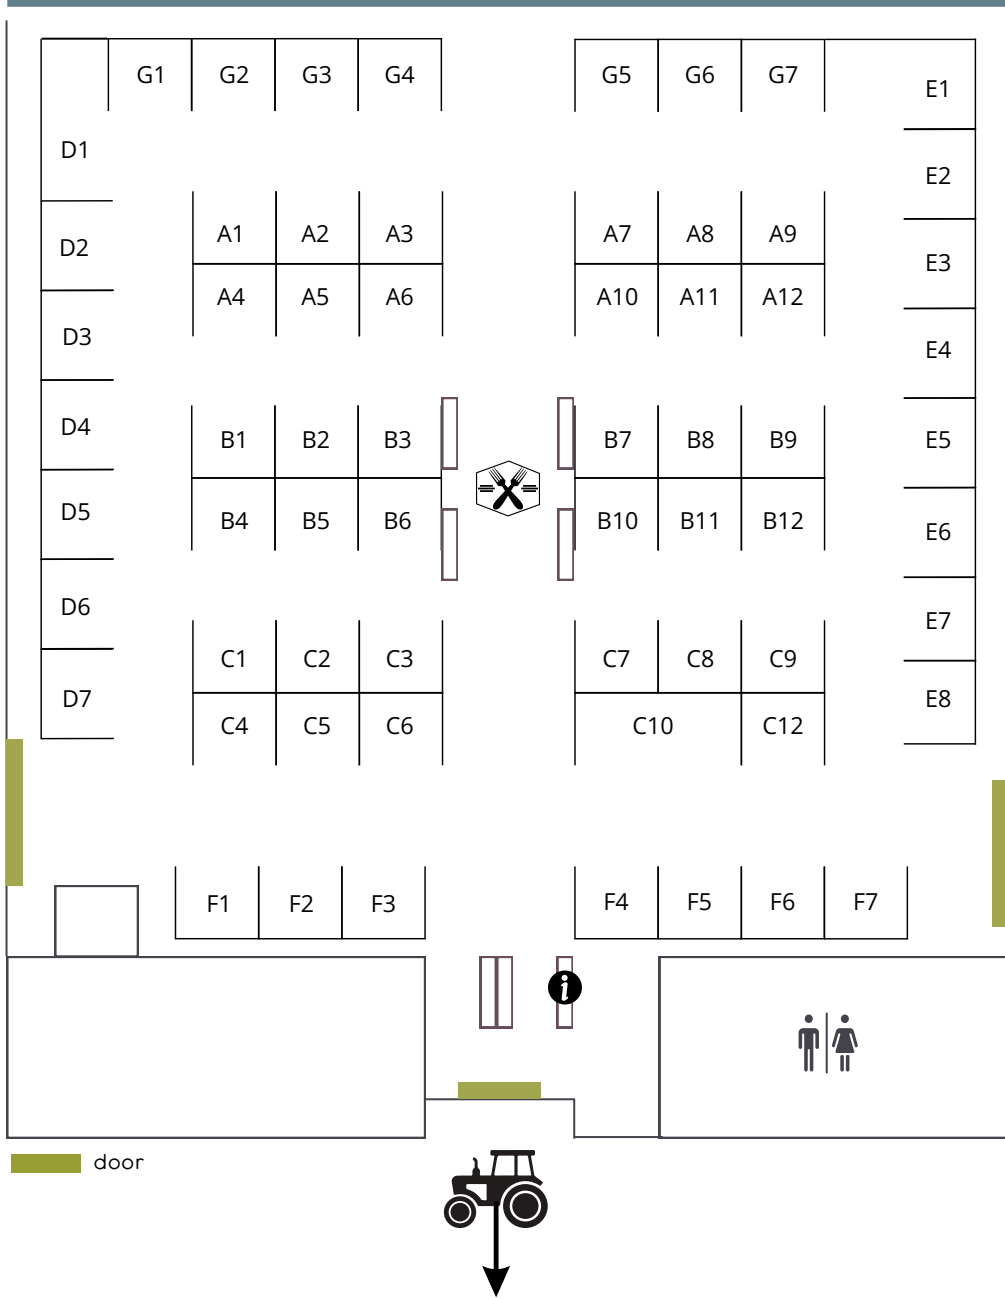

2024 SUSTAINABLE AG EXPO

&
INTERNATIONAL SUSTAINABLE WINEGROWING SUMMIT

SAN LUIS OBISPO, CA

SEMINAR HALL

KEY

INFORMATION

RESTROOM

FOOD & DRINK

OUTDOOR EXHIBITS

PARKING

MAP KEY

BY COMPANY

	NUMBER
Advanced Viticulture, Inc.....	D5
Ag Spray Equipment.....	D4 + Outdoor
AgCode.....	B9
Agrauxine by Lesaffre.....	A1
Agri-Analysis LLC.....	A9
Apollo Ag Technologies.....	B10
Baicor.....	A3
BioWorks.....	C7
California Safe Soil.....	F7
CalWest Rain Inc.....	B7
Casa Cristal Nursery.....	F1
CLEMENS Vineyard Equipment.....	E2 + Outdoor
Coastal Tractor.....	E1 + Outdoor
Corteva Agriscience.....	A7
CropX.....	G7
Cypress Agritech.....	F5
Duarte Nursery.....	B11
Engel & Gray, Inc.....	C8
Gearmore.....	B4 + Outdoor
Genesis Ag Management.....	C4
Guillaume Grapevine Nursery Inc.....	A10
GUSS Automation, LLC.....	E4 + Outdoor
Helena Agri-Enterprises.....	B6
Herrick Grapevines.....	G2
Inland Desert Nursery.....	C12
IntelliCulture.....	E5
Jim's Supply Co.....	G6
Knights Grapevine Nursery.....	E3
Koppert.....	D6
Laurel Ag & Water.....	A4
LUMO.....	A12
Martinez Orchards Inc.....	G5
Miller Chemical.....	B8
Nichino America Inc.....	G1
Novavine.....	D3
Novozymes.....	A8
Nutrien Ag Solutions.....	G4
Nutrient Technologies.....	D7
Orchard-Rite, LTD.....	A2 + Outdoor
Oxbo International Corporation.....	D1 + Outdoor
PA Trellising Systems.....	C5
Pacific Biocontrol Corporation.....	B1
Pellenc America.....	Outdoor
Penergetic.....	B12
Ranch Systems.....	C9
Root Applied Sciences.....	G3
Rovensa Next.....	D2
RTI Ag.....	E6
Saga Robotics.....	A5
SAN Agrow.....	C6
Sunridge Nurseries.....	B3
Suterra.....	C2
SWAN Systems.....	F2
Sym Agro, Inc.....	A11
Syngenta Biologicals.....	A6
The Barn Owl Box Company.....	E8
Valent BioSciences.....	F3
VECKTA Renewable Energy.....	F6
Vina Quest.....	E7
VineView.....	B2
Vineyard Industry Products.....	C10
Vineyard Professional Services.....	F4
WiseConn Engineering.....	B5
Wonderful Laboratories.....	C3
Wonderful Nurseries.....	C1
Yamaha.....	Outdoor