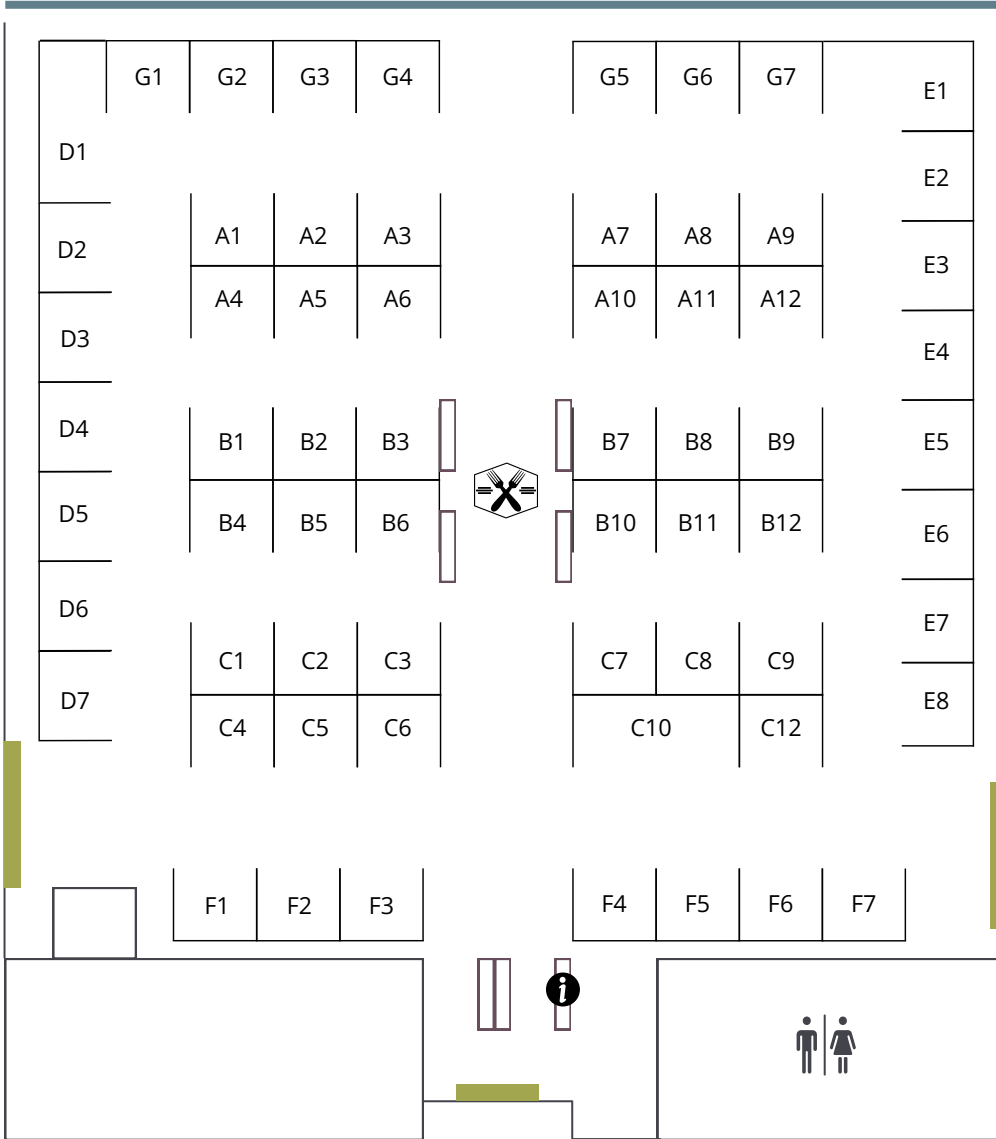

2024 SUSTAINABLE AG EXPO

&
INTERNATIONAL SUSTAINABLE WINEGROWING SUMMIT

SAN LUIS OBISPO, CA

SEMINAR HALL

CONT.
ED

door

KEY

INFORMATION